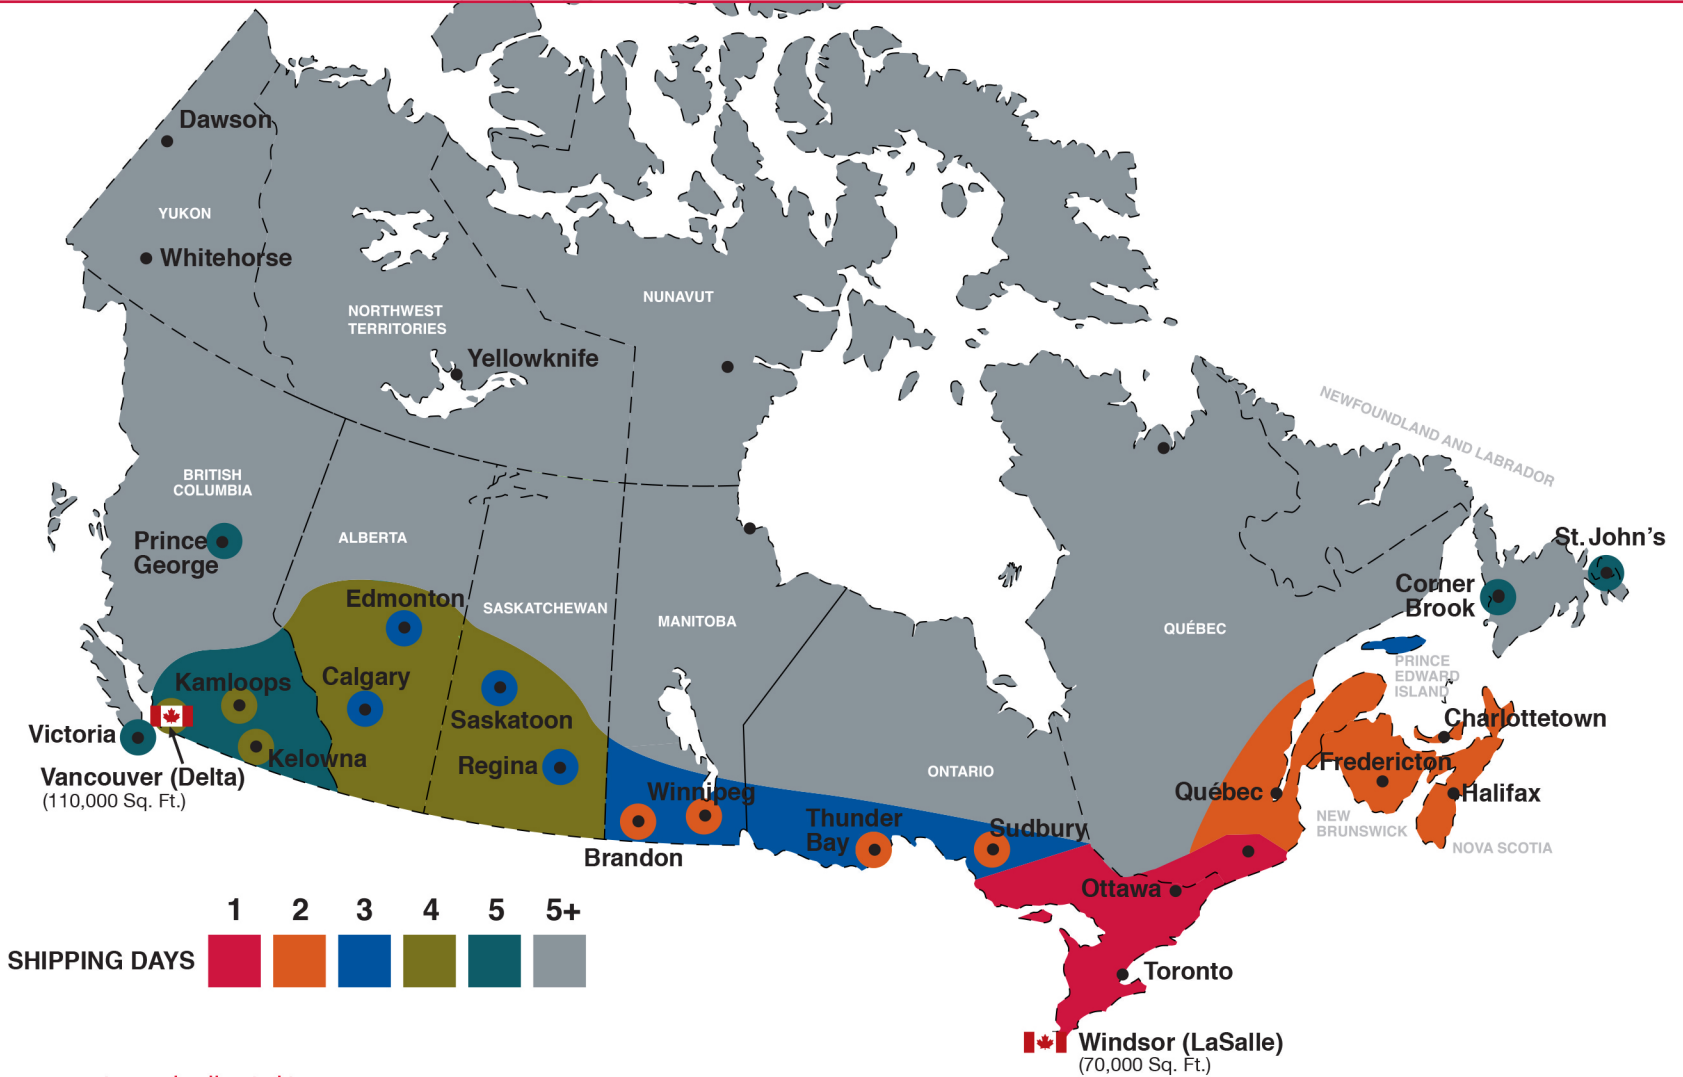

# Transit Times via Courier from eastern Canada

Questions or comments may be directed to:

EMAIL [info@farrowlogistics.com](mailto:info@farrowlogistics.com)

PHONE 1.844.532.7769

To find out more, contact your Farrow representative or visit [farrow.com/simplifycrossborder](http://farrow.com/simplifycrossborder)