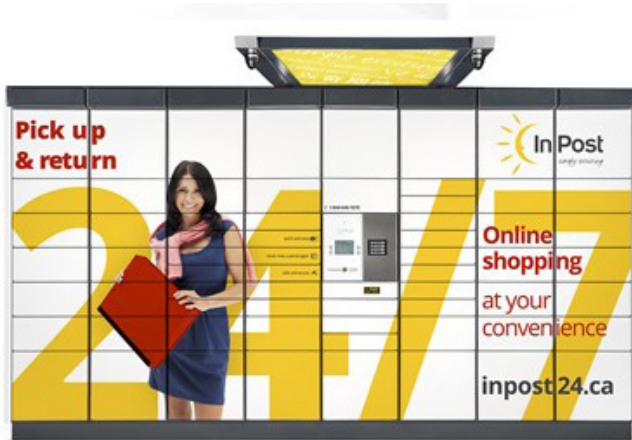

Using InPost Parcel Lockers with Farrow

INPOST PARCEL LOCKERS COMPETITIVE EDGE

InPost parcel lockers provide a shipping alternative when sending an online purchase to your home isn't convenient, giving shoppers the *flexibility to pick up and return packages at their leisure!*

7 SEC

FAST PICK UPS

Picking up a parcel only takes 7 seconds, with 98% of packages reported picked up by the following day.

SIMPLICITY

Using only a text message, a few clicks or a QR code scan will open the locker in seconds.